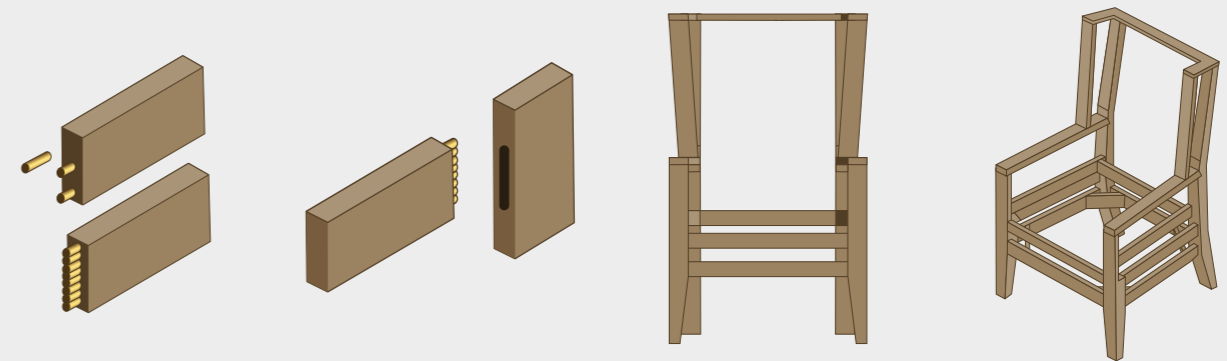

Mortice and tenon joints

Mortice and tenon joints are on all our chairs. Renray's contact area on a joint is 283% greater than a standard dowel joint.

Pressure Area Care

Correct seating position and chair dimensions will provide: A good sitting posture, important for activities of daily living and normal body functions e.g. respiration. Good pressure area care, by maximising the surface over which weight is carried, thereby reducing pressure and freedom for independent movement and postural changes.