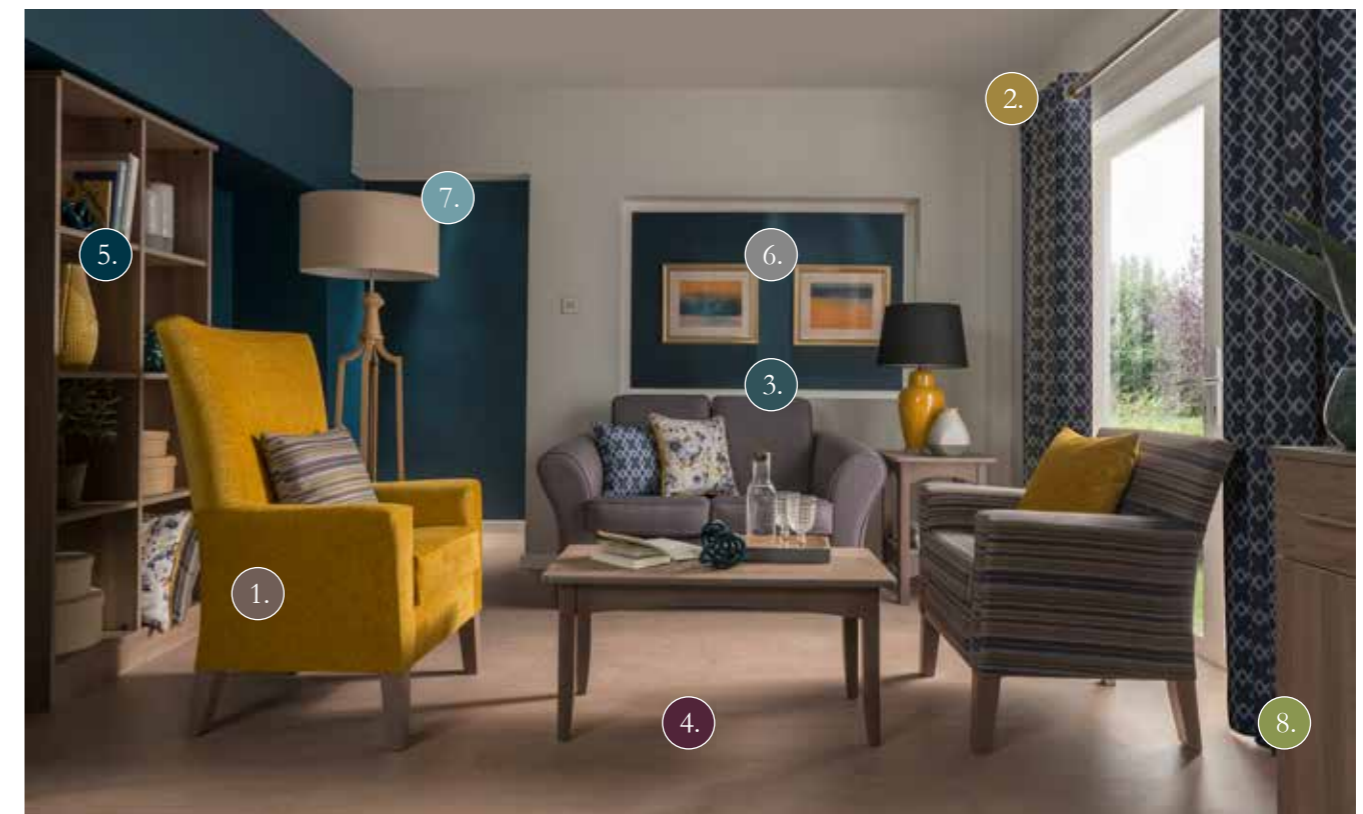

We provide the best quality furniture ranging from dining chairs and tables, lounge, bistro, and cinema furniture to bedroom ranges, beds and mattresses. We also assist you with your soft furnishings and flooring requirements via our dedicated in-house departments, who provide a made to measure service. In fact, we cater to every detail you need to complete your care home.