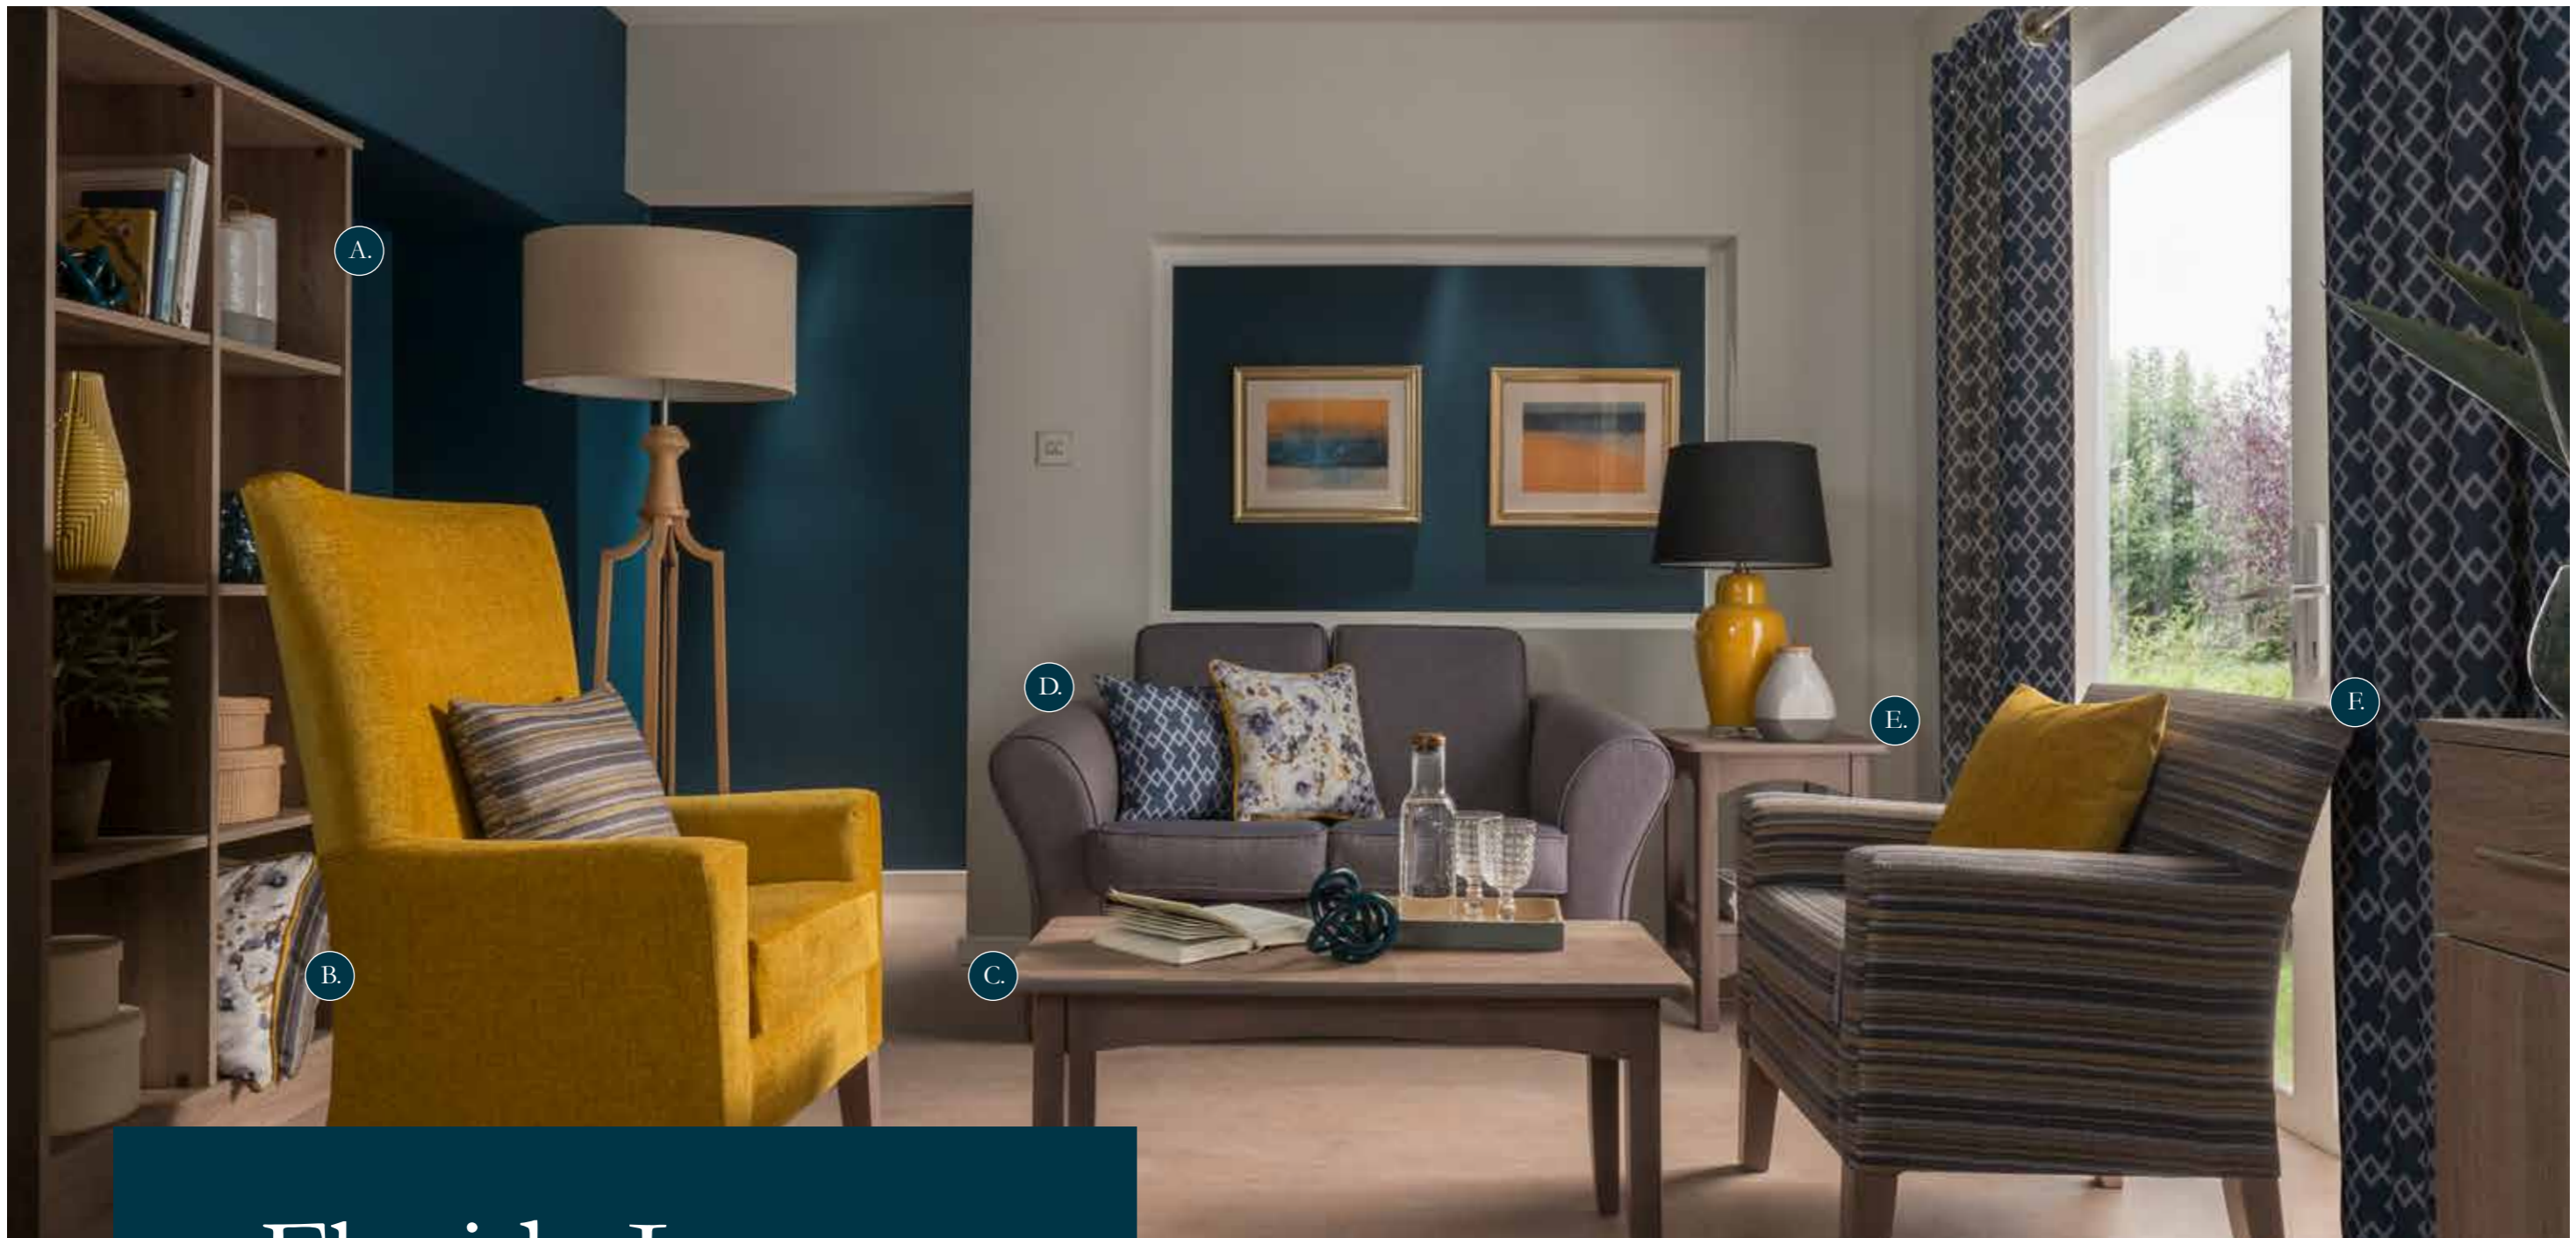

Circular Coffee Table
Code: CTC
Dia600 x H640mm

Florida Lounge

While the Florida is a more affordable range, it's contemporary in its simplicity. Chrome T-bar handles adorn the melamine door fronts and drawers, which run smoothly on metal runners, promising longevity. The Florida is a full range of furniture, helping you to easily co-ordinate your rooms. Available in a range of wood finishes and with skirting cut-outs and inset backs, the furniture slots into your existing room lay-outs for ease.