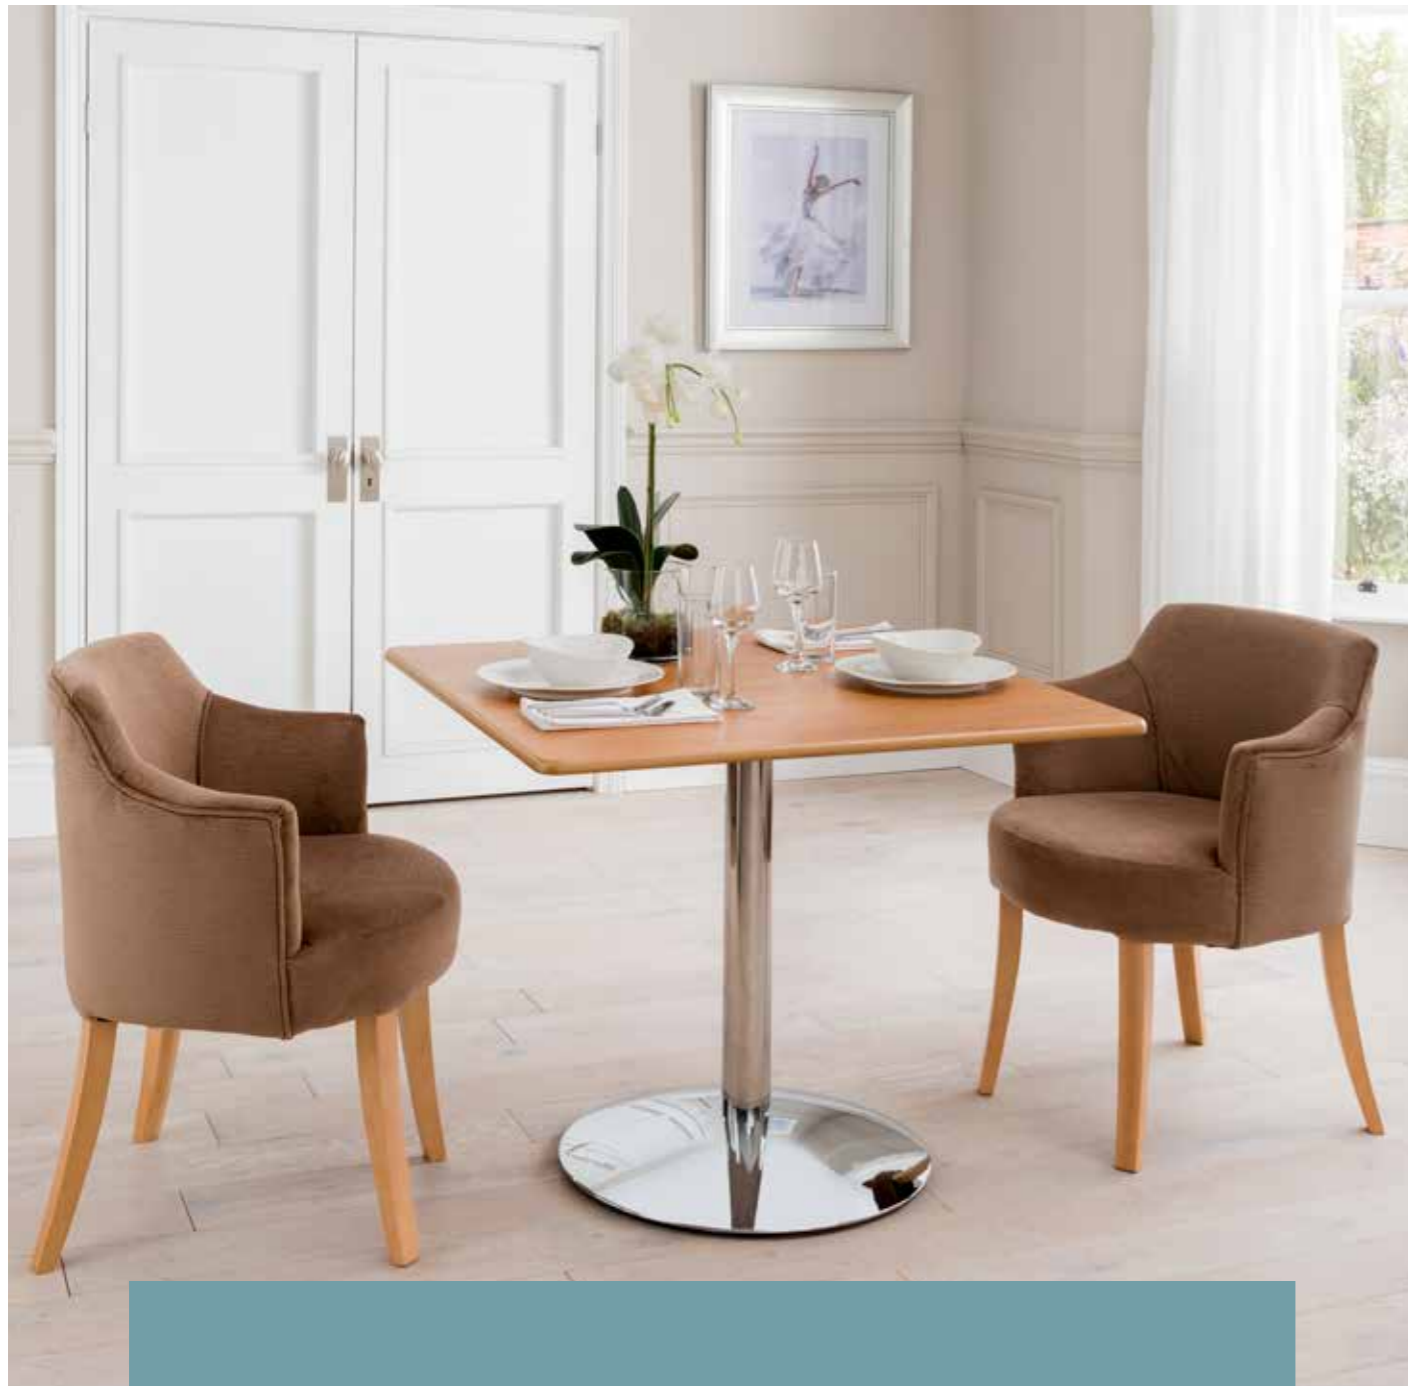

Tub Chairs

With both modern and classic designs available, our tub chairs offer style and comfort to suit your space. Available in a range of upholstery fabrics and finishes, they can add both practicality and a visual focus to a room. We have more than 50 years' experience creating furniture, so we can promise exquisite design and long lasting comfort. Choose from low back or side chairs – there's an option for every requirement.