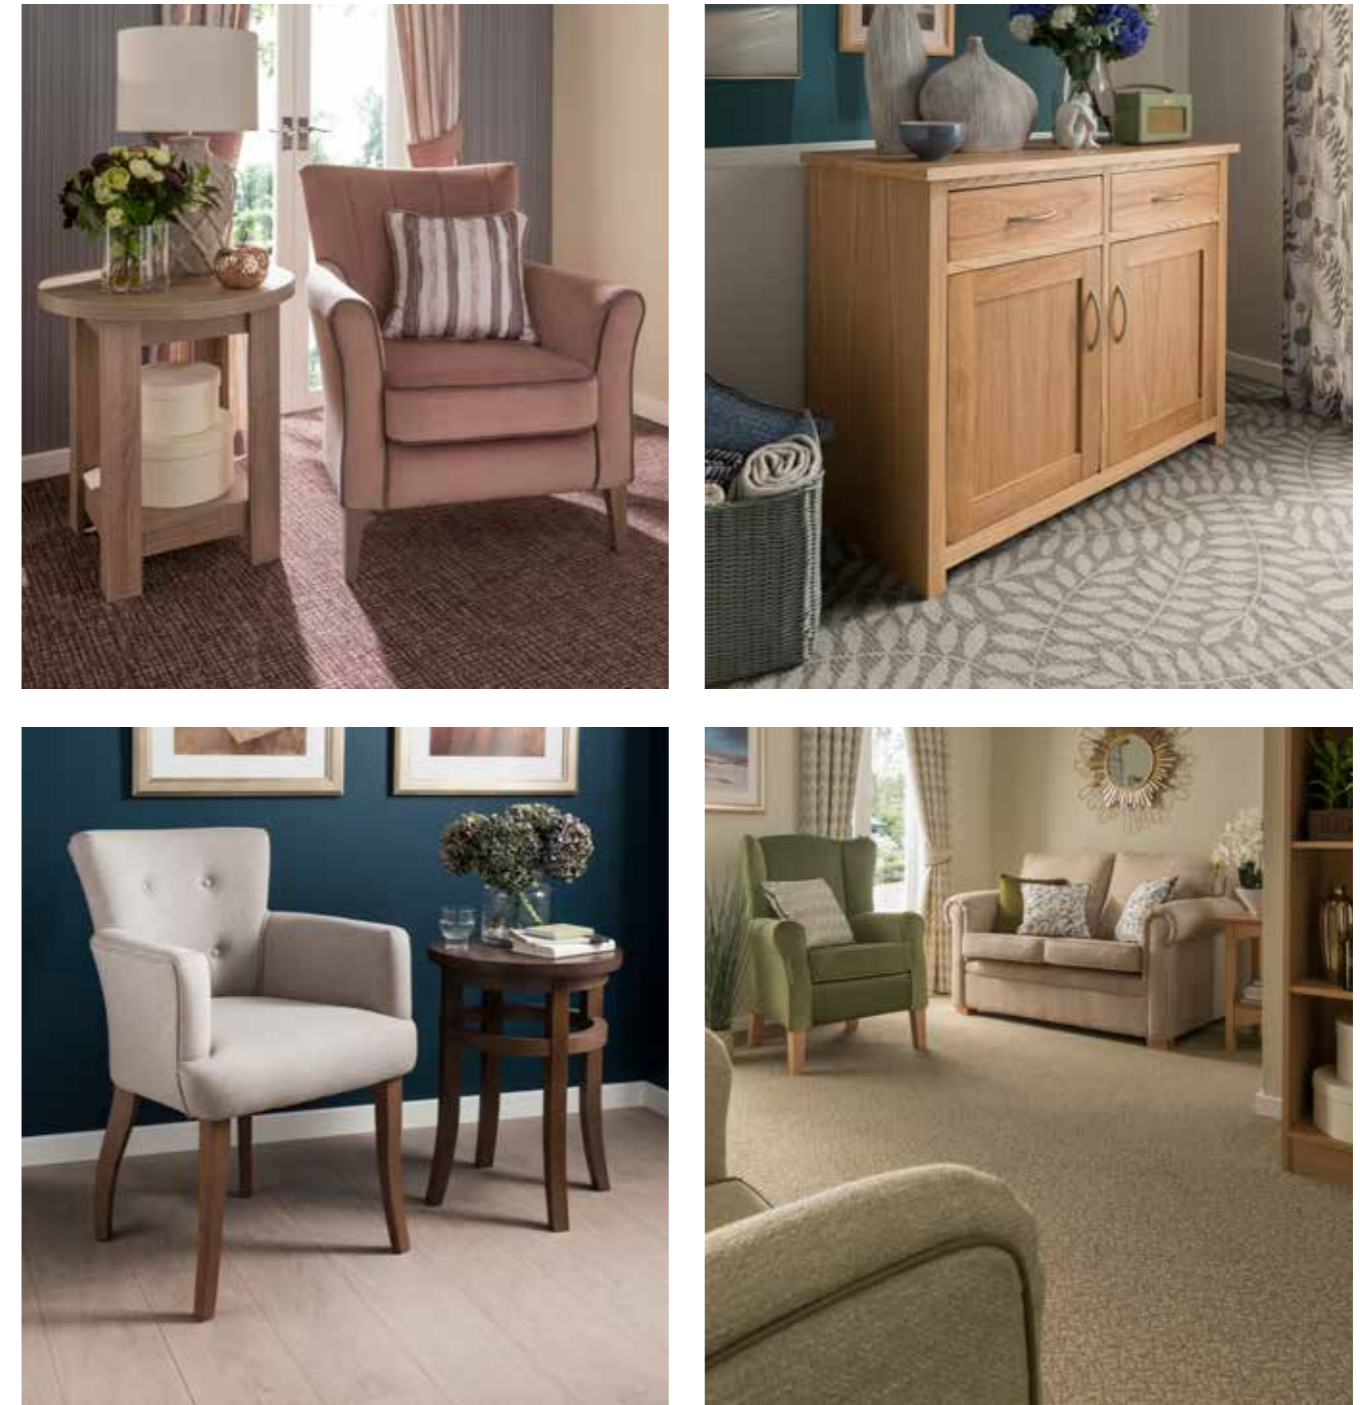

Flooring

As part of our complete start to finish solution, Renray take great care in providing appropriate flooring solutions to complement our furniture and soft furnishing schemes. This is why we only deal with the finest suppliers of carpet and flooring materials that are specially designed for use in demanding environments where safety and cleanliness are high on the list of priorities.