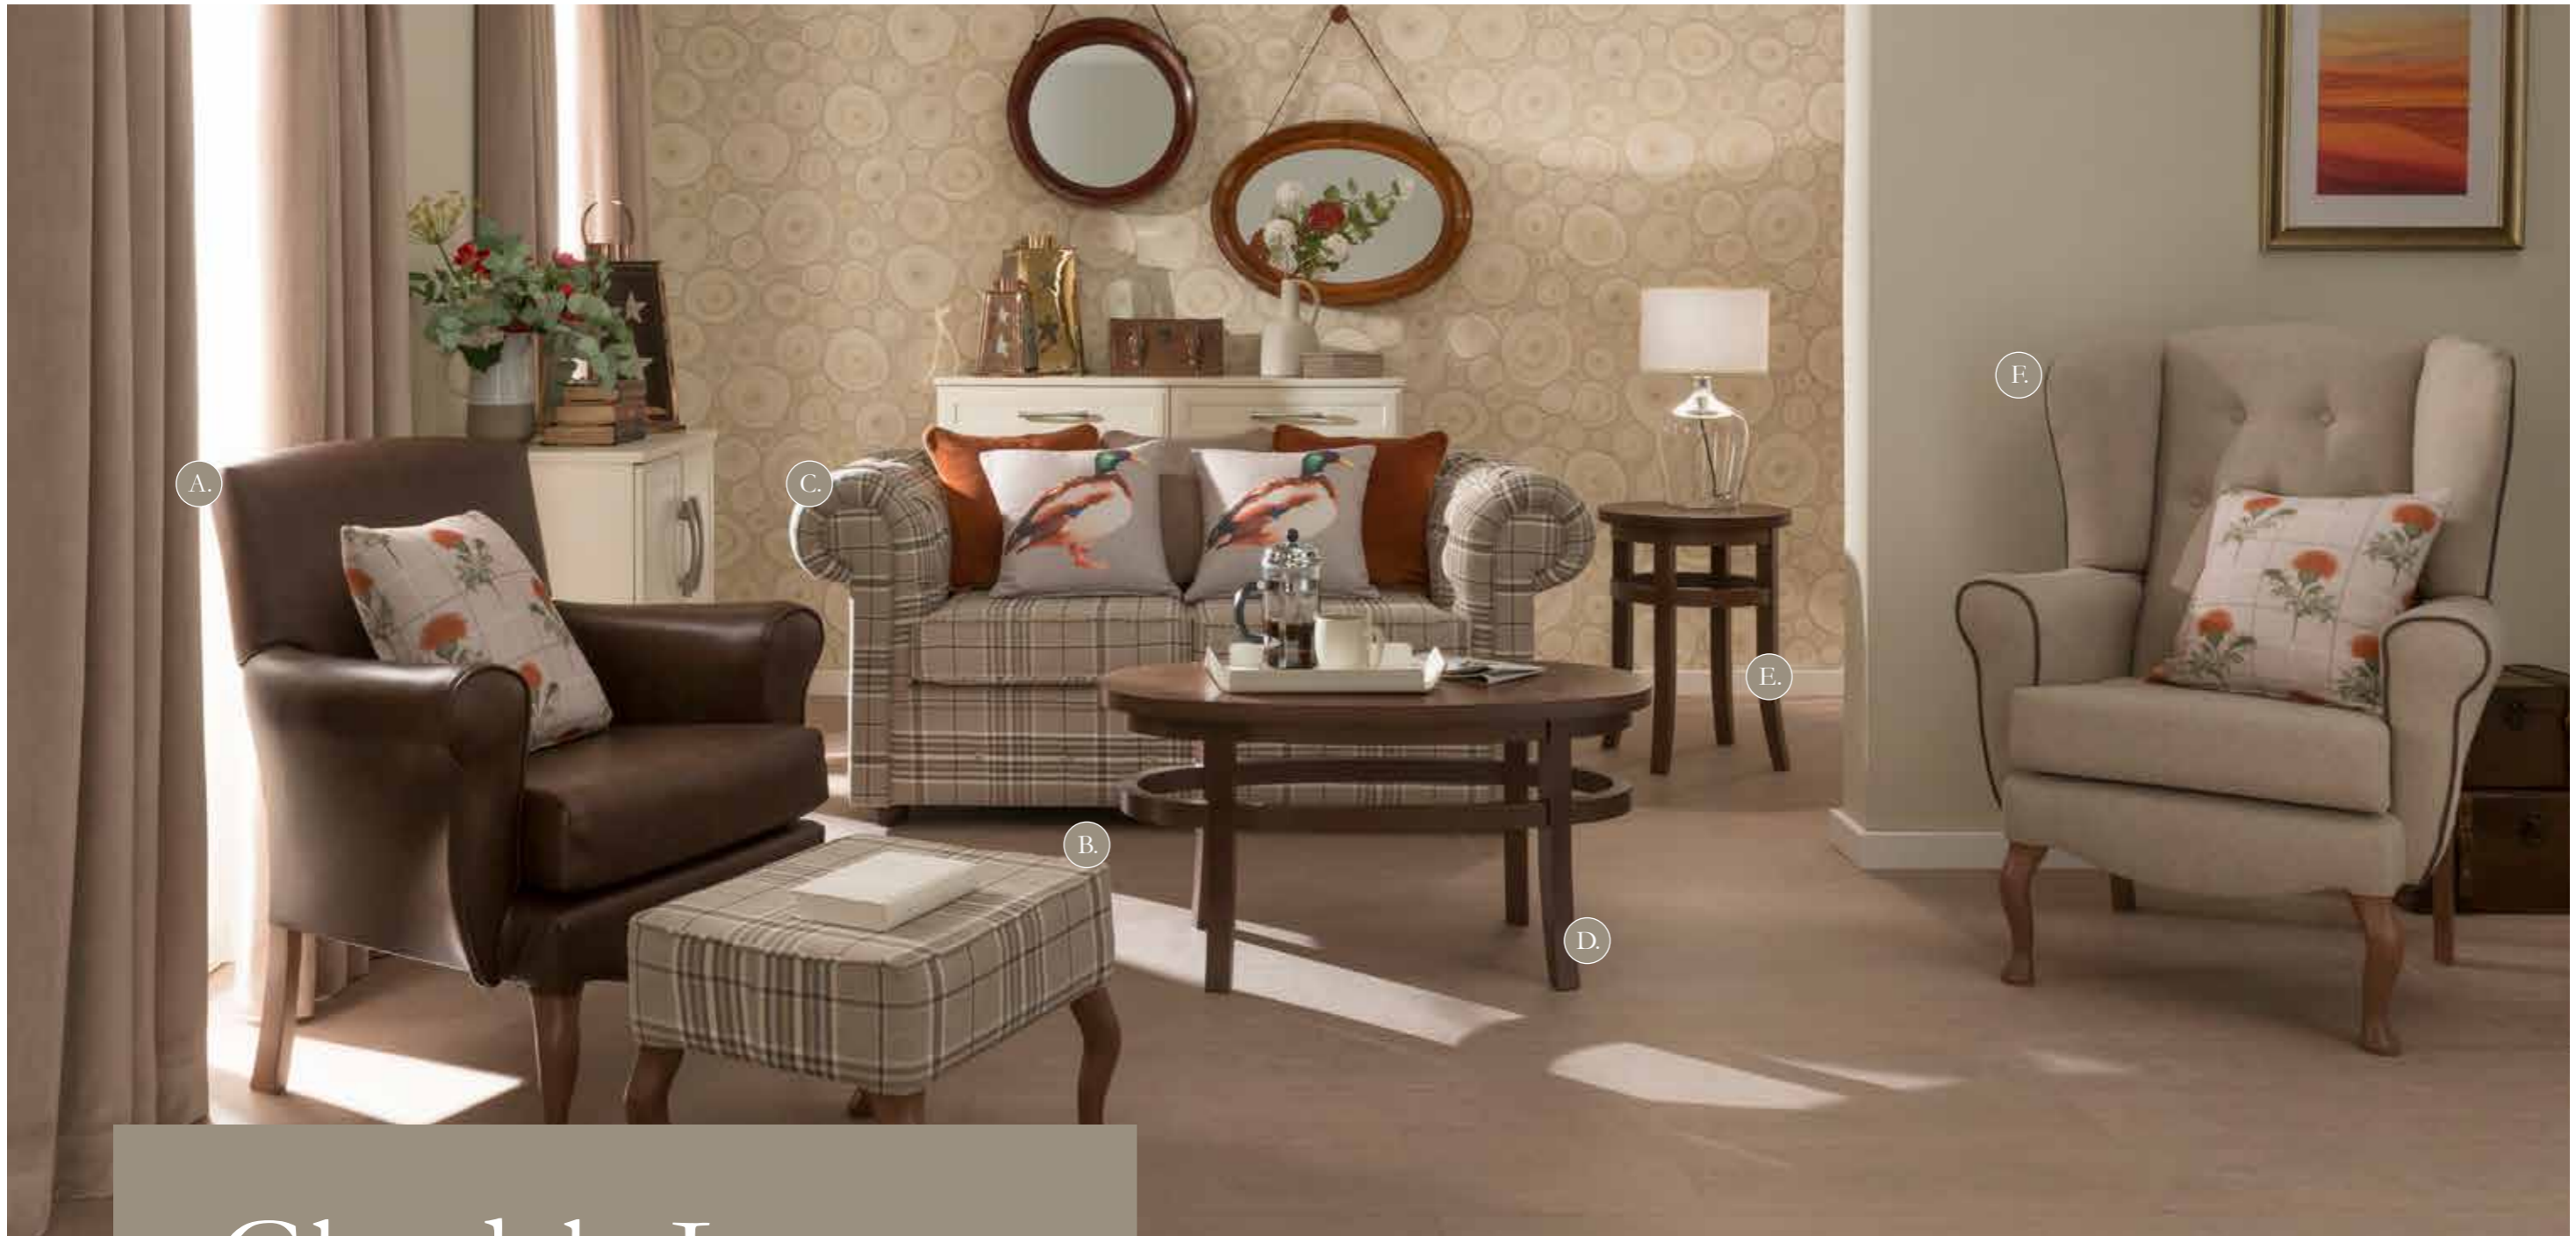

Romano Tub Chair
Code: ROM
W760 x D660 x H840mm - SH 18 & 20"

Contrast piping and button options available

In house soft furnishings department - see page 70 for more details

Wiltshire Oak 2 Door 2 Drawer Sideboard
Code: WIL722
W970 x D450 x H790mm