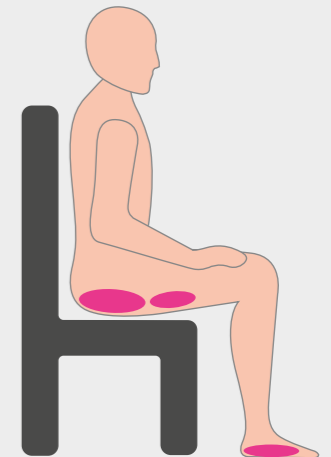

Good Seating and Posture

Chairs should be comfortable and to be easy to get in and out from, having arms on the chairs assists with mobility.

Pressure Care Seating - Elderly skin can become more sensitive, using pressure care seating helps spread the pressure of weight reducing the risk of pressure sores.

Refer to page 69 in Renray's Bedroom brochure for our guide to good seating & posture